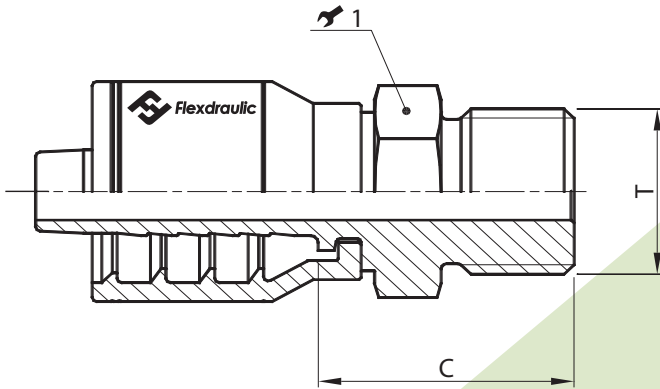

ORB (O-Ring Boss)

ORB Male Rigid

! O-Ring Included

Part #	Hose I.D.		O-Ring Boss (T)		Cutoff (C)	Wrench	
	Inch	Size	Size	Thread	Inch	1 (Inch) ↗ 1 (mm)	
A04-P04	1/4"	-04	04	7/16" - 20	0.87"	9/16"	14
A04-P05	1/4"	-04	05	1/2" - 20	0.93"	1 1/16"	17
A04-P06	1/4"	-04	06	9/16" - 18	0.96"	1 1/16"	17
A06-P06	3/8"	-06	06	9/16" - 18	0.96"	1 1/16"	17
A06-P08	3/8"	-06	08	3/4" - 16	1.05"	7/8"	22
A08-P08	1/2"	-08	08	3/4" - 16	1.07"	7/8"	22
A08-P10	1/2"	-08	10	7/8" - 14	1.14"	1 1/16"	27
A08-P12	1/2"	-08	12	1 1/16" - 12	1.26"	1 1/4"	32
A10-P10	5/8"	-10	10	7/8" - 14	1.14"	1 1/16"	27
A10-P12	5/8"	-10	12	1 1/16" - 12	1.26"	1 1/4"	32
A12-P12	3/4"	-12	12	1 1/16" - 12	1.28"	1 1/4"	32
A12-P16	3/4"	-12	16	1 5/16" - 12	1.52"	1 7/16"	36
A16-P16	1"	-16	16	1 5/16" - 12	1.52"	1 1/2"	38

One Piece Bite The Wire